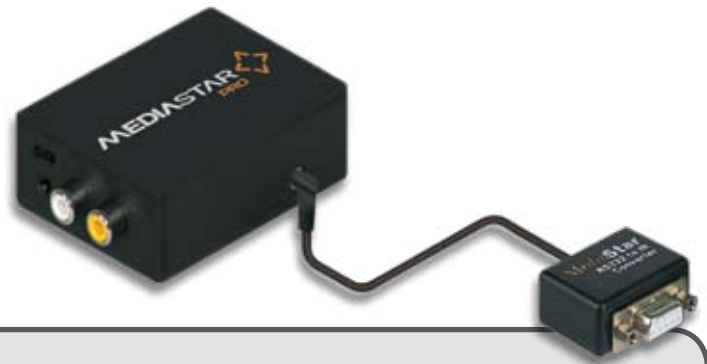

TV over Cat-5/UTP

> 508 Pro Micro Desktop PC Receiver Unit

The Micro PC Desktop Receiver allows TV viewing at a PC. The 508/P unit outputs baseband video and audio to a suitable video inlay card housed inside the PC. Local channel and volume selection is made through the MediaStar Desktop Software GUI, the PC then communicates this instruction through a RS232 connection to the Desktop Receiver. The 508/P connects via the Cat-5/UTP cabling infrastructure, at distances of up to 800 meters, (2,600 ft), to a front panel RJ45 socket on a Quad Outlet Blade, (Part 560/SPTL), this is housed inside the MediaStar Pro Hub, (Part 500/SL).

Included within the scope of delivery:

508 Pro Micro Desktop PC Receiver unit, Quick Reference Guide, 2.5mm Jack Plug to 9-way "D" type RS232 cable, phono to phono cable, phono to 3.5mm Jack cable, 3.5mm female to female jack socket adapter, Velcro mounting kit.

507/UK - The MediaStar Pro End Point PSU is used to provide local power to either a 507, 508 or 512 endpoint receivers. It is needed only where non line powered MediaStar Pro systems are in place. UK plug top PSU - 220V/12V DC.

Power:	3 pin IEC Male 100-264V AC, 1.5A
Power Dissipation:	80W max
Weight:	5Kg/11lb
Dimensions:	45 x 437 x 350mm
Environmental:	0 - 40°C
Approvals:	CE, UL, FCC part 15 class A
Chassis:	1U 19" rack

Companion Models & Accessories: